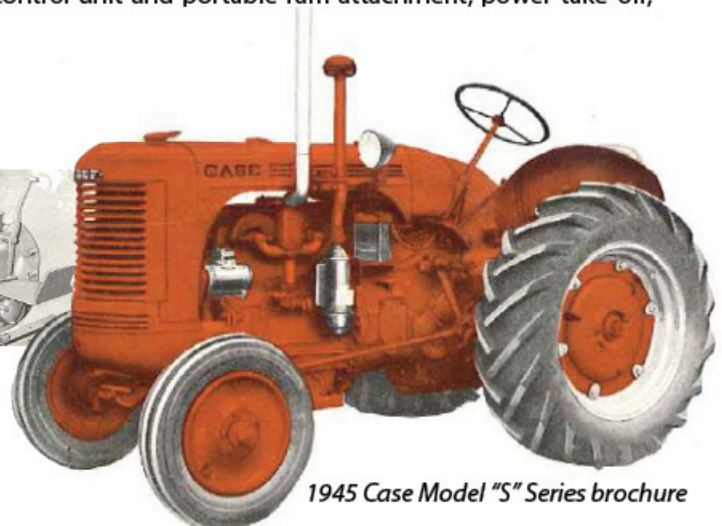

1945 Case Model "S" Series brochure